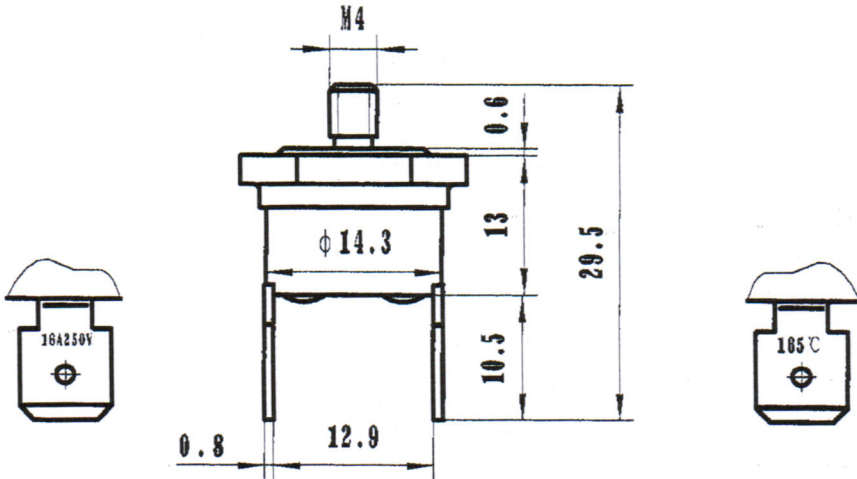

# NOTE

1. ACTION TEMP.:  $165 \pm 5^{\circ}\text{C}$  ( SWITCH OFF);
2. RESET TEMP.:  $152 \pm 6^{\circ}\text{C}$  (SWITCH ON)
3. CONTACT RESISTANCE:  $\leq 50\text{m}\Omega$ ;
4. ELECTRICAL RATINGS: 16A AT 250VAC